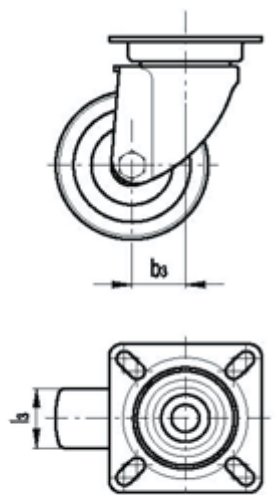

Data Sheet

Article number: 2314452001

Description: E+G rubber wheel 452001
RE.C7-050-SBL Turning plate without brake

Measures

B	= 55	H	= 67
b1	= 38.5	L	= 55
b2	= 44	l1	= 38.5
b3	= 24	l2	= 44
Code	= 452001	l3	= 20
D	= 50	s	= 6
Dynamic load (N)	= 350	Type	= RE.C7-050-SBL
g	= 200		